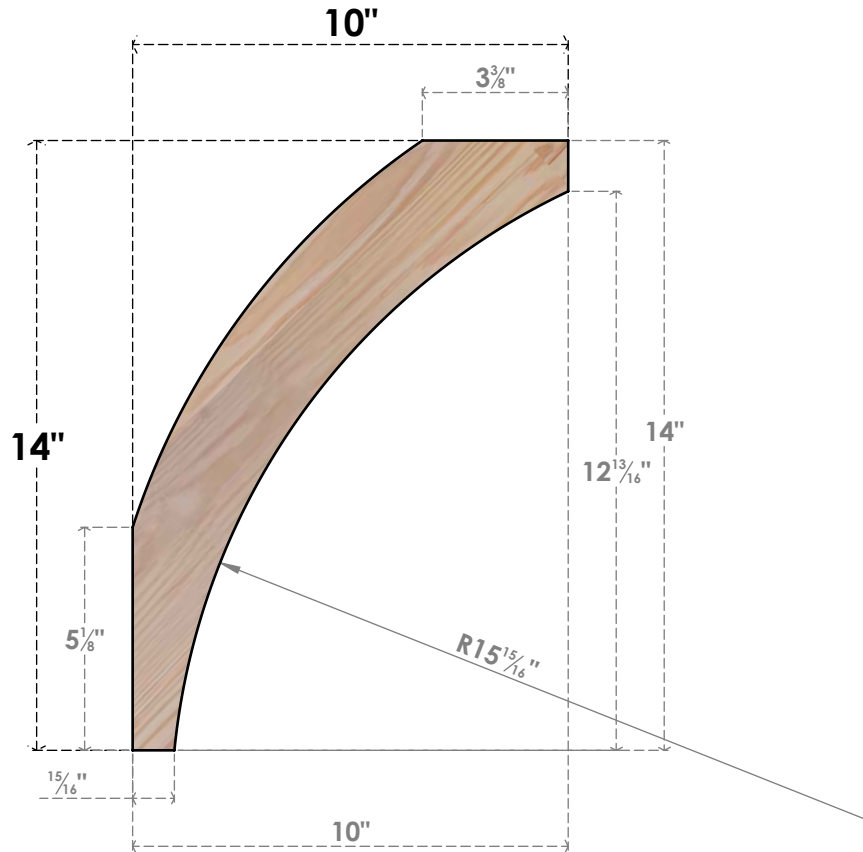

BRC06X10X14THR00SDF

5 1/2"W X 10"D X 14"H THORTON SMOOTH BRACE, DOUGLAS FIR

SIDE

FRONT

EKENA MILLWORK
 2300 WEST MAIN ST.
 CLARKSVILLE, TX 75426
 TOLL FREE: 866-607-0453
 WWW.EKENAMILLWORK.COM

NOTES

1. INSTALLATION TO BE COMPLETED IN ACCORDANCE WITH MANUFACTURER'S SPECIFICATIONS.
2. DRAWING MAY NOT BE TO SCALE
3. THIS DRAWING IS INTENDED FOR DESIGN AND PLANNING PURPOSES ONLY.
4. ALL INFORMATION CONTAINED HEREIN WAS CURRENT AT THE TIME OF DEVELOPMENT BUT MUST BE REVIEWED AND APPROVED BY THE PRODUCT MANUFACTURER TO BE CONSIDERED ACCURATE.
5. PRODUCTS ARE NOT KILN DRIED. THIS ITEM IS UNIQUE AND WILL CONTAIN THE NATURAL VARIATIONS THAT THE WOOD SPECIES OFFERS. THIS MAY RESULT IN VARIATIONS UP TO 1/4"